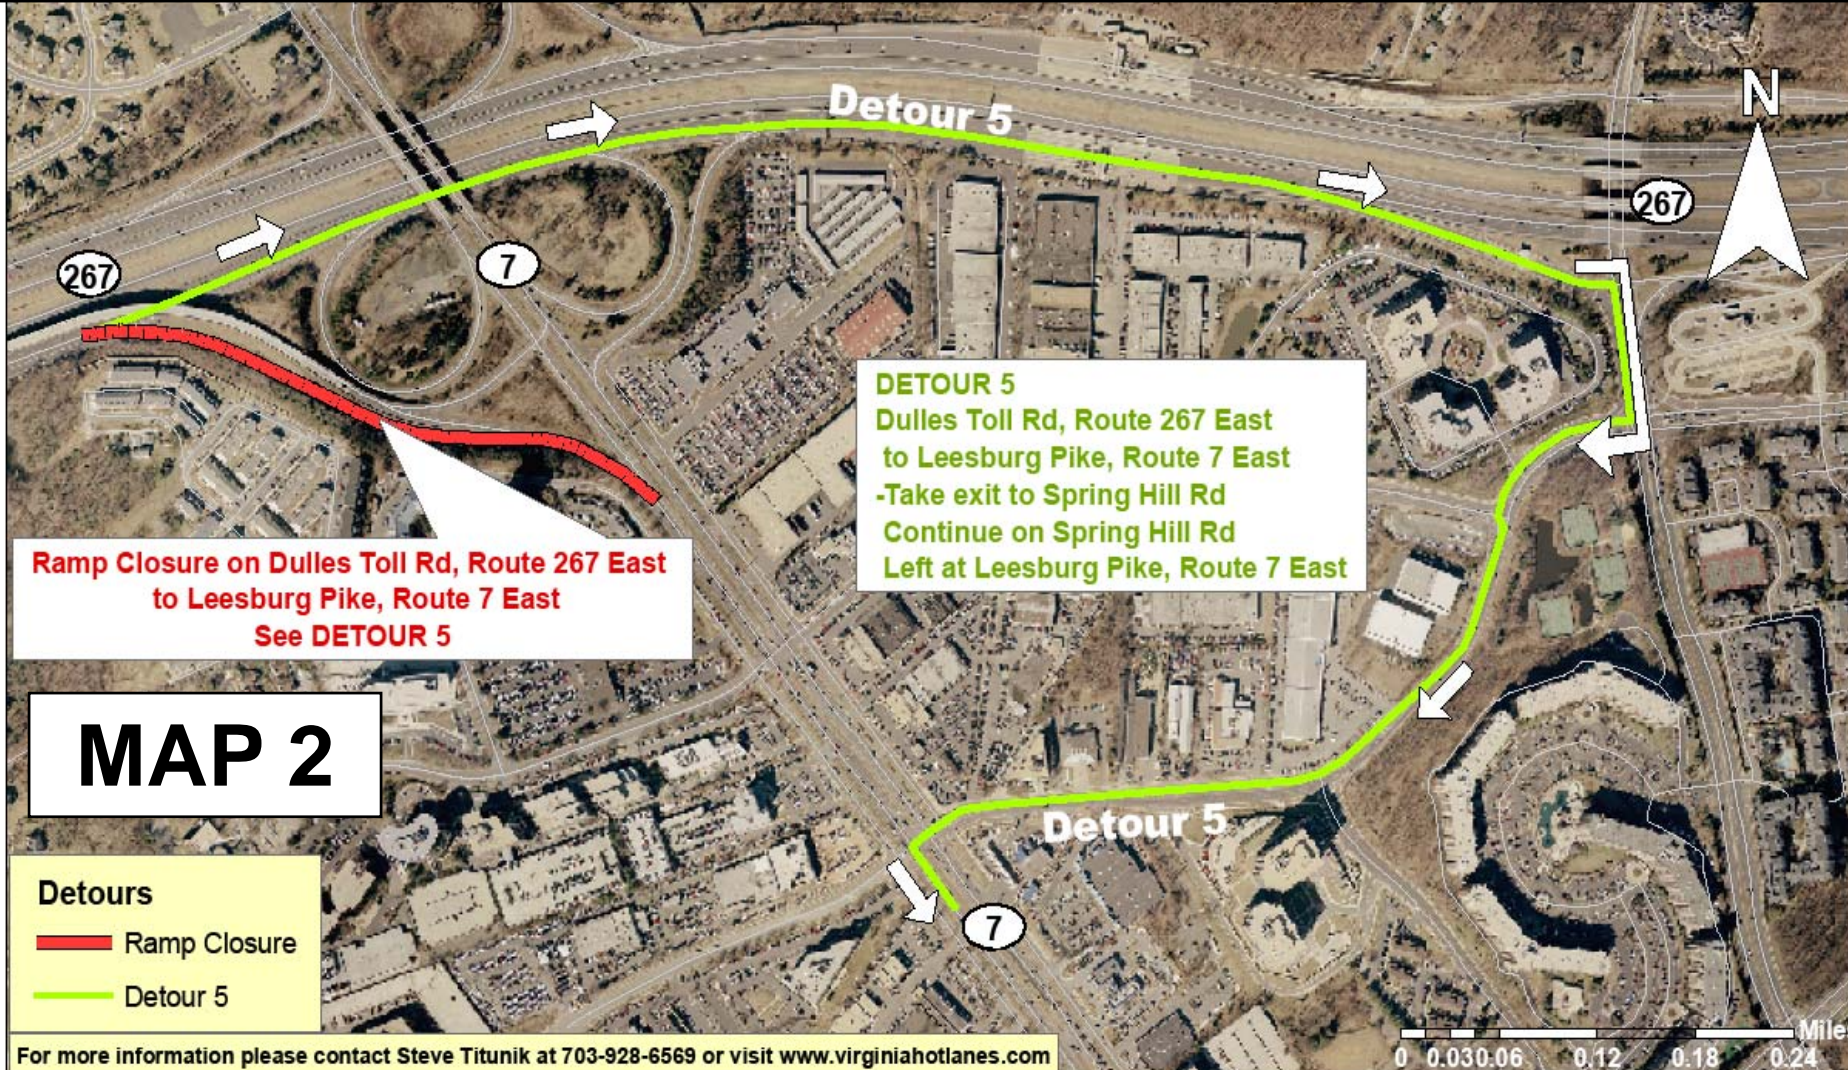

Route 7 Utility Relocation NIGHT WORK:
Wed. and Thu. Nights, Nov. 19-20 ,10 p.m. to 5 a.m.
Dulles Airport Access Road East, ramp to Route 7 West CLOSED
See Detour Route Below

**Route 7 Utility Relocation NIGHT WORK:
Wed. and Thu. Nights, Nov. 19-20 ,10 p.m. to 5 a.m.
Dulles Airport Access Road East, ramp to Route 7 East CLOSED
See Detour Route Below**

Route 7 Utility Relocation NIGHT WORK:
Wed. and Thu. Nights, Nov. 19-20 ,10 p.m. to 5 a.m.
Route 7 West, Ramp to Dulles Airport Access Road East CLOSED
See Detour Route Below